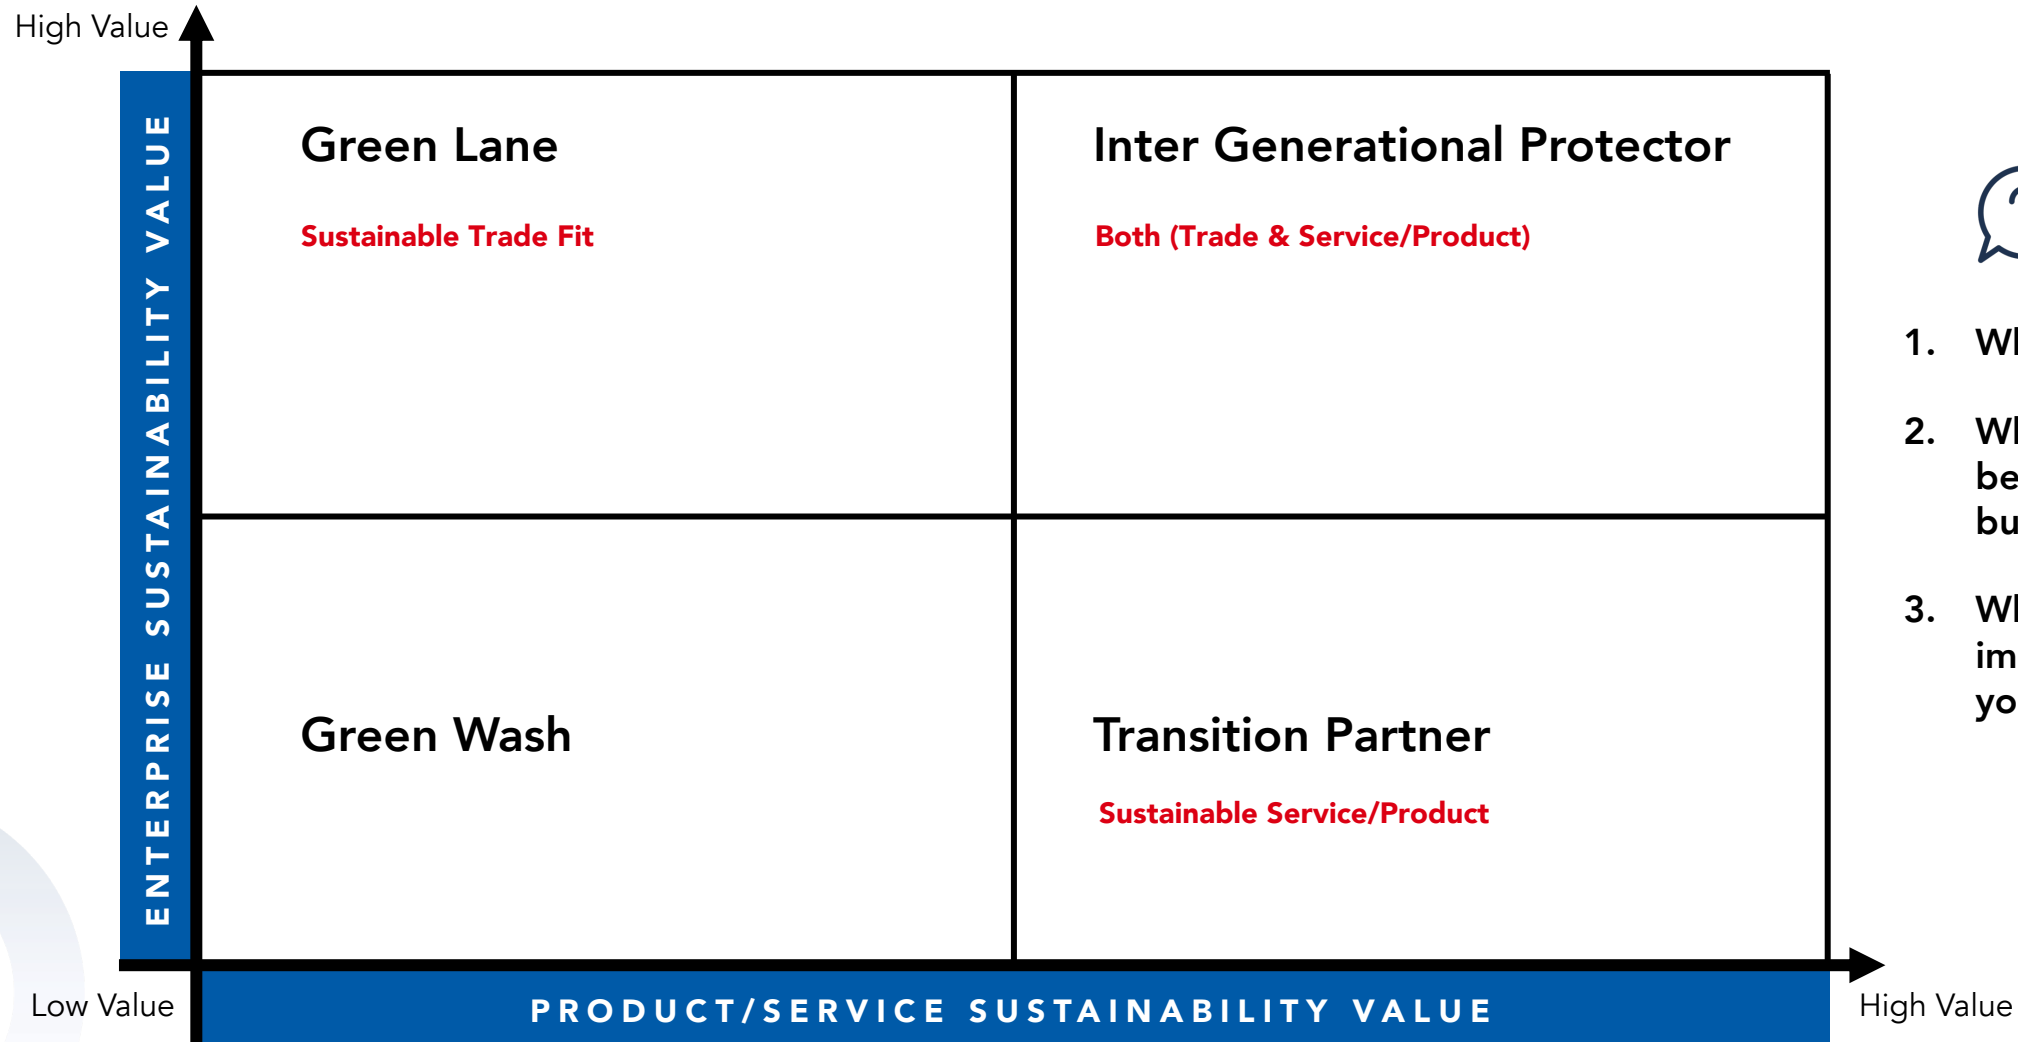

JCORP GROUP ESG HUB

TOOL

**SUSTAINABILITY
BUSINESS
PURPOSE
MATRIX**

> THE TOOL

High Value ↑

Low Value

PRODUCT/SERVICE SUSTAINABILITY VALUE

High Value →

1. Where are you now?
2. Where do you want to be "sustainability business purpose"?
3. What has to be improved to get where you aspire to be?

JCORP GROUP ESG HUB

Johor Corporation Berhad

Level 13, Menara KOMTAR
80888 Ibrahim International Business District
Johor Darul Ta'zim.