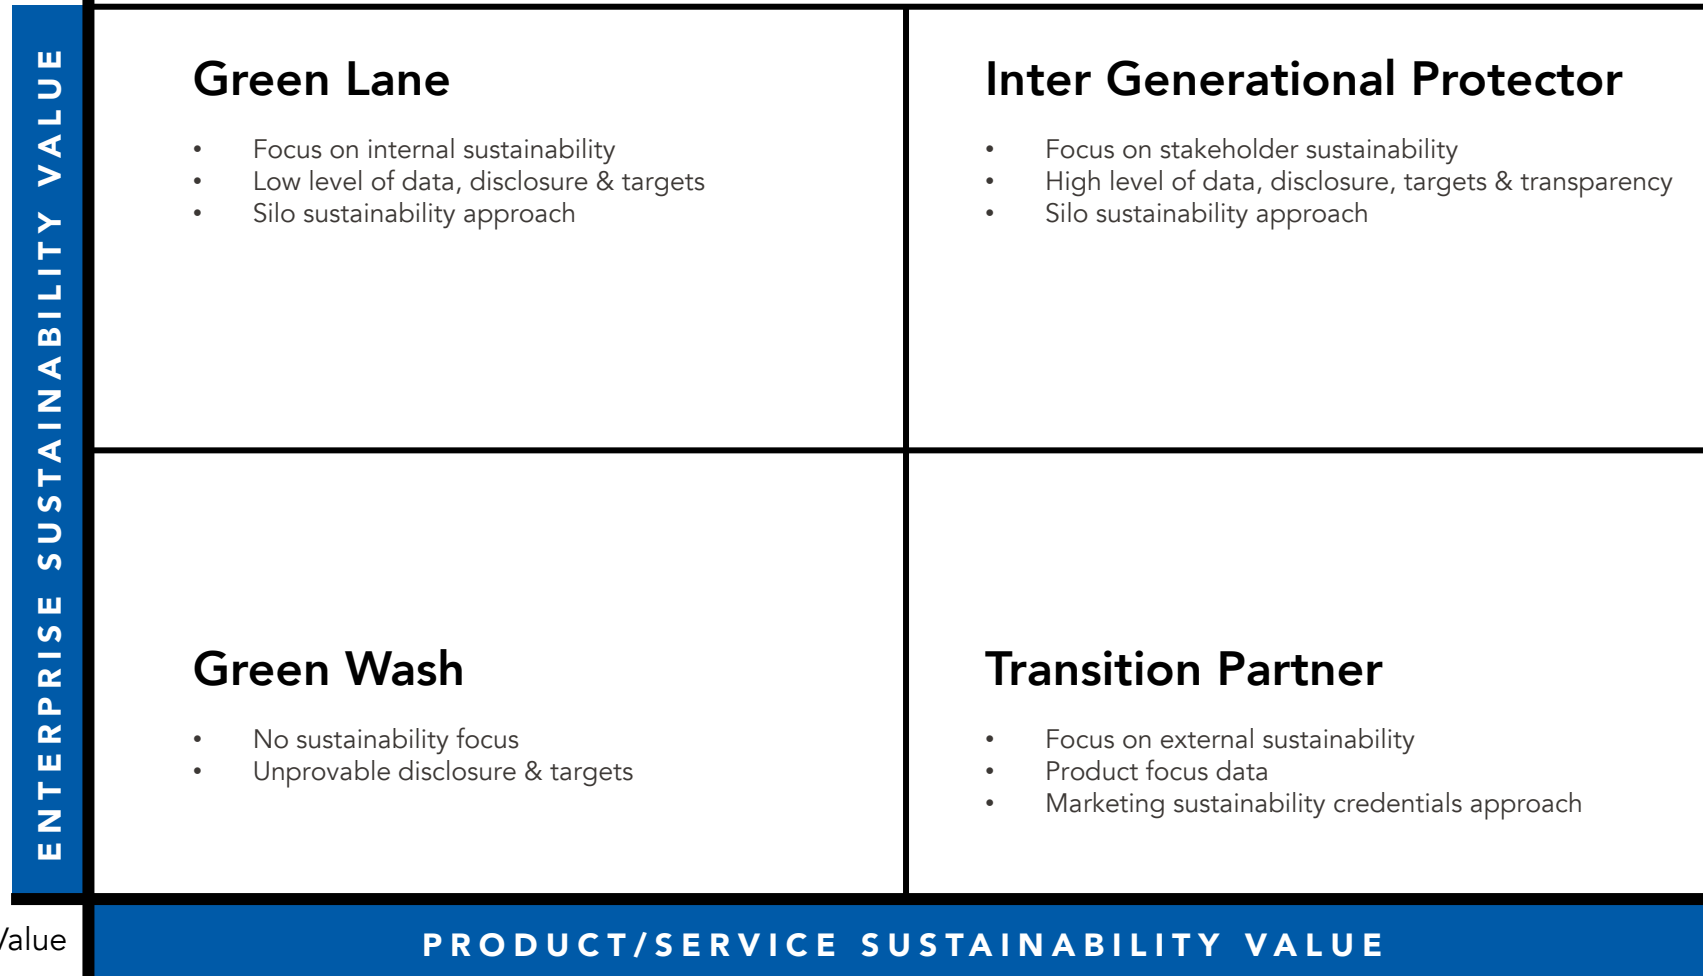

JCORP GROUP ESG HUB

TOOL

**SUSTAINABILITY
BUSINESS
PURPOSE
MATRIX**

> THE TOOL

High Value ↑

Low Value

PRODUCT/SERVICE SUSTAINABILITY VALUE

High Value →