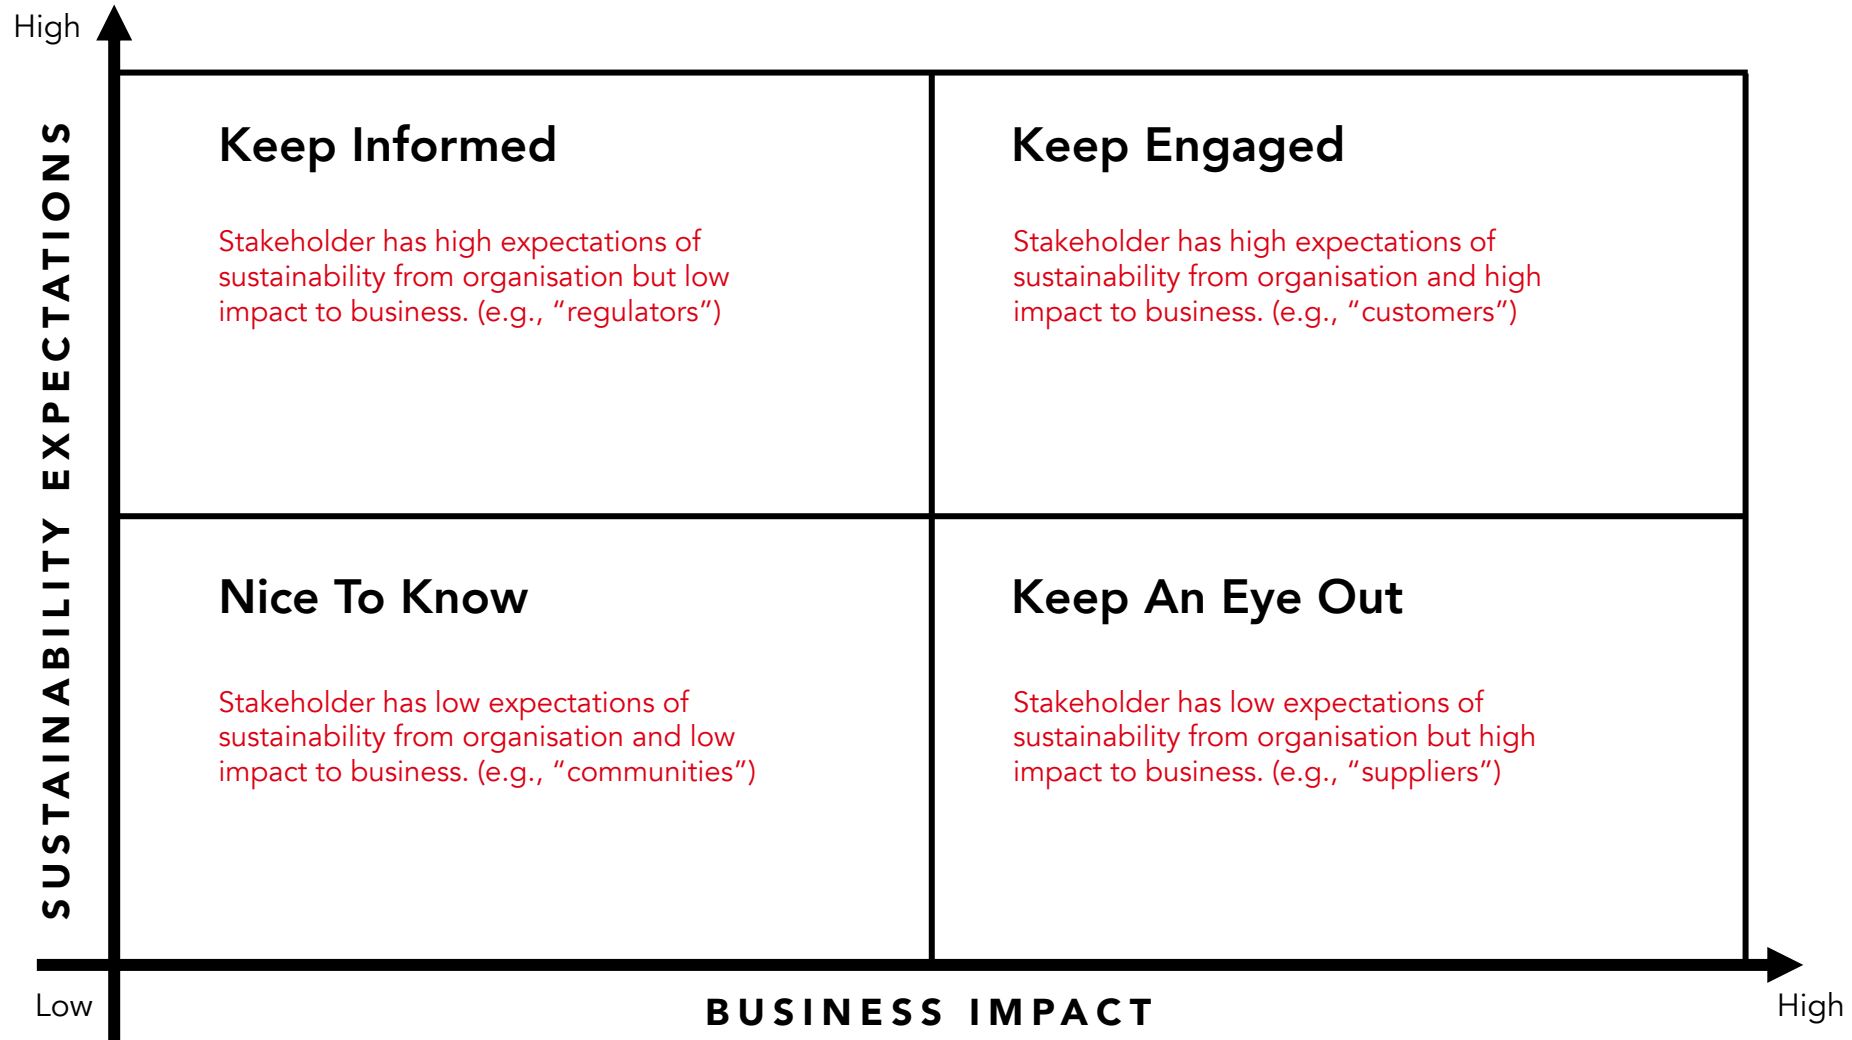

JCORP GROUP ESG HUB

TOOL

STAKEHOLDER ENGAGEMENT MATRIX

> THE TOOL

> HOW TO USE

JCORP GROUP ESG HUB

Johor Corporation Berhad

Level 13, Menara KOMTAR
80888 Ibrahim International Business District
Johor Darul Ta'zim.