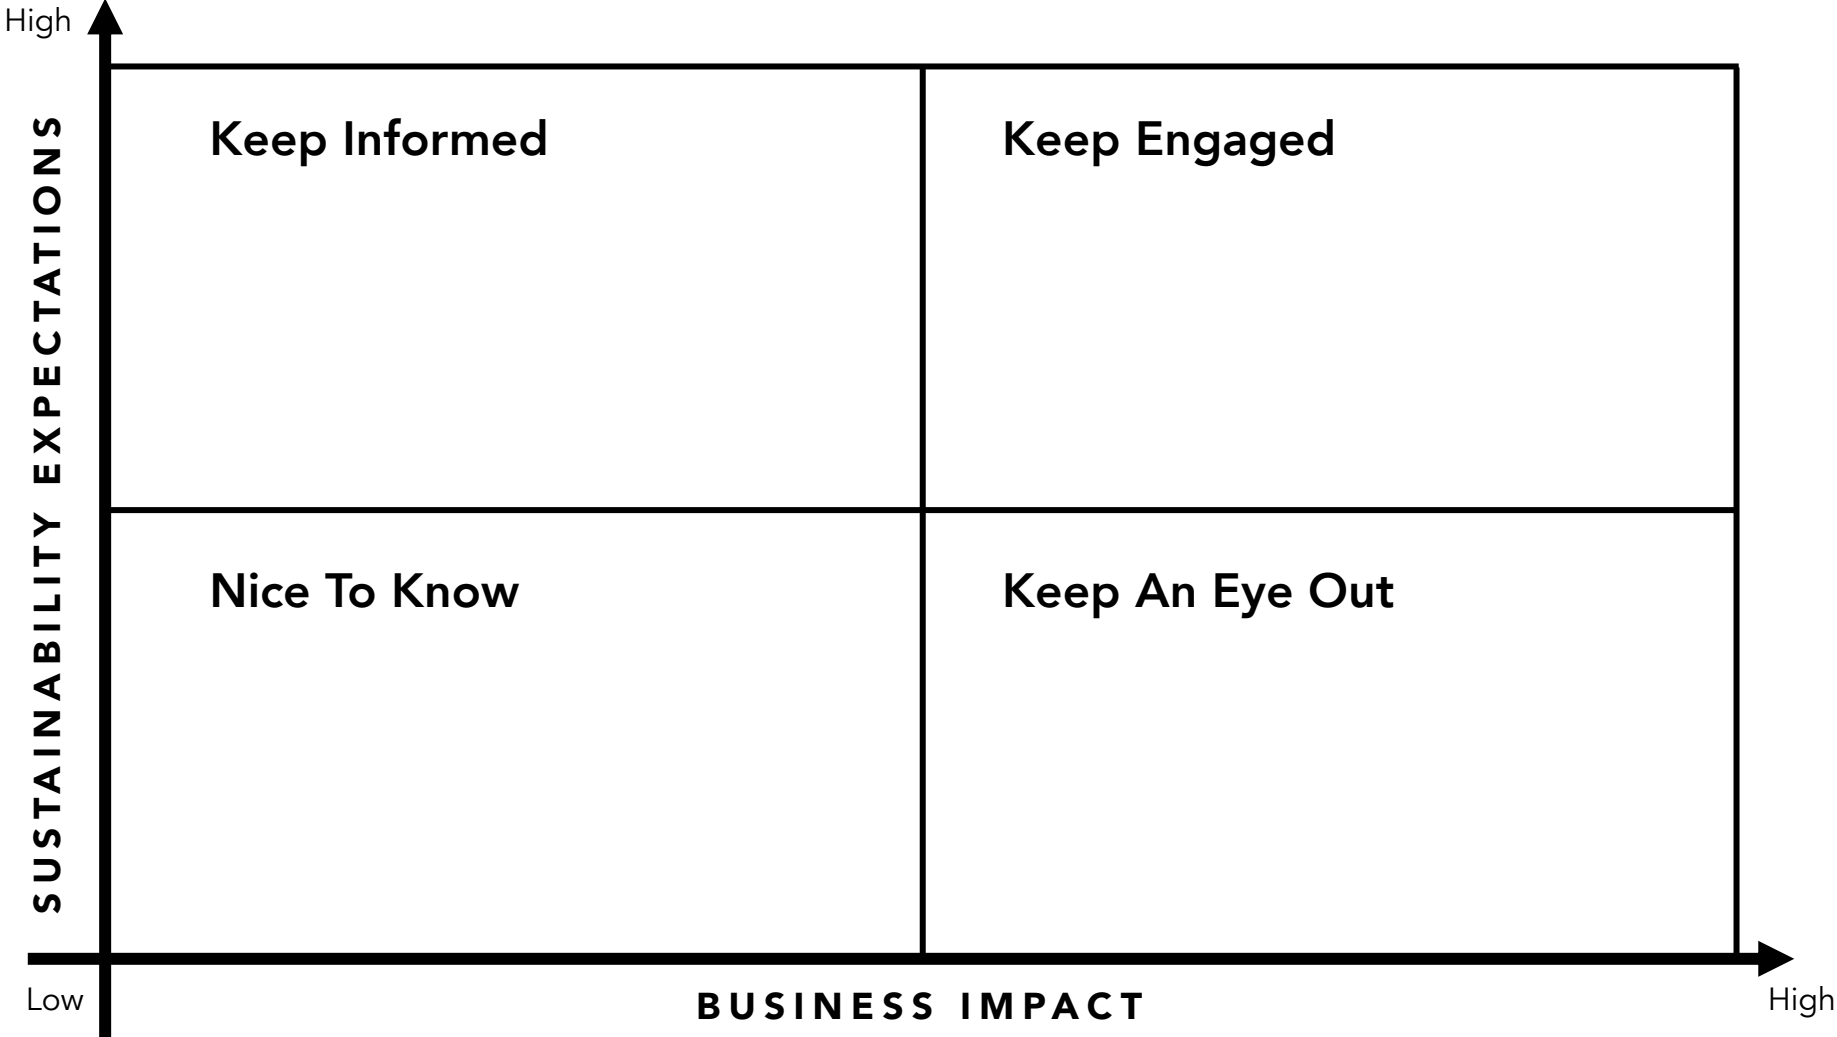

JCORP GROUP ESG HUB

TOOL

STAKEHOLDER ENGAGEMENT MATRIX

> THE TOOL

> HOW TO USE

JCORP GROUP ESG HUB

Johor Corporation Berhad

Level 13, Menara KOMTAR
80888 Ibrahim International Business District
Johor Darul Ta'zim.